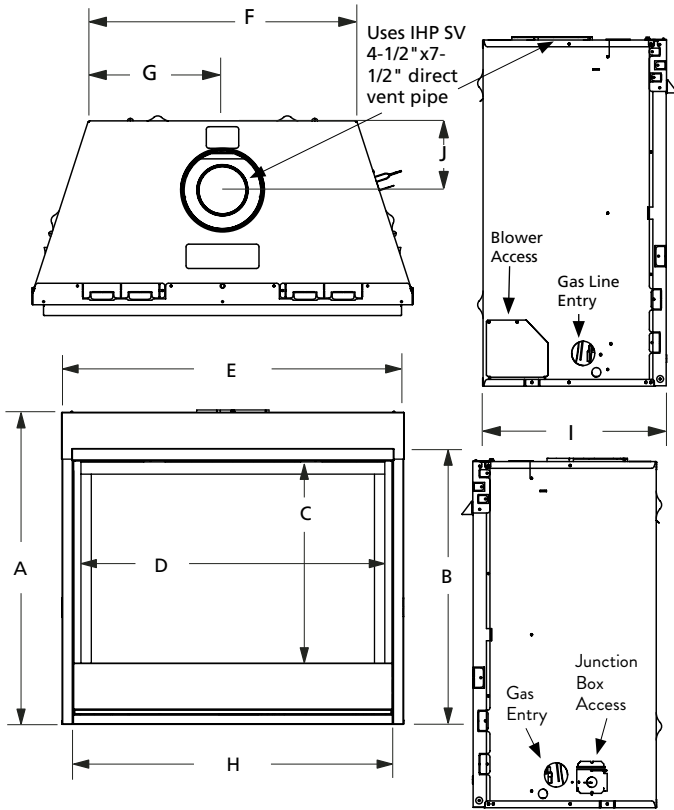

INTERIOR

(Standard)

Black Painted Interior

APPLIANCE SPECIFICATIONS

	DRT2033	DRT2035	DRT2040	DRT2045
A	30-1/8"	32-1/8"	37-1/8"	37-1/8"
B	26-1/4"	28-3/4"	33-1/4"	33-1/4"
C	18-5/16"	22-1/4"	27-1/4"	27-1/4"
D	30-1/2"	32-3/8"	37-3/8"	42-3/8"
E	33-5/8"	35-1/4"	40-1/4"	45-1/4"
F	21-7/8"	25"	30"	35"
G	10-15/16"	12-1/2"	15"	17-1/2"
H	31"	32-7/8"	37-7/8"	42-7/8"
I	14"	17"	17"	17"
J	5-3/4"	6-7/8"	6-7/8"	6-7/8"

FRAMING SPECIFICATIONS

	DRT2033	DRT2035	DRT2040	DRT2045
WIDTH	33-3/4"	35-3/8"	40-3/8"	45-3/8"
HEIGHT	34-1/4"*	36-1/4"*	41-1/4"*	41-1/4"*
DEPTH	14-1/2"	18"	18"	18"

* Includes 4" for fold-up standoffs

OPTIONAL ACCESSORIES